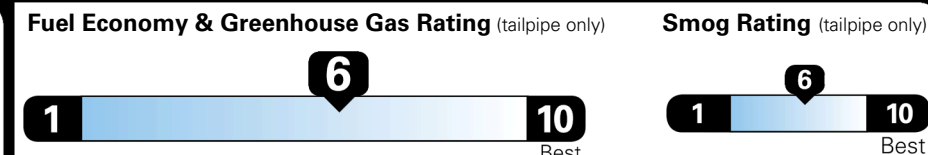

This vehicle emits 269 grams CO₂ per mile. The best emits 0 grams per mile (tailpipe only). Producing and distributing fuel also create emissions; learn more at fueleconomy.gov.

Actual results will vary for many reasons, including driving conditions and how you drive and maintain your vehicle. The average new vehicle gets 29 MPG and costs $8,500 to fuel over 5 years. Cost estimates are based on 15,000 miles per year at $ 3.30 per gallon. MPGe is miles per gasoline gallon equivalent. Vehicle emissions are a significant cause of climate change and smog.

fueleconomy.gov

Calculate personalized estimates and compare vehicles

GOVERNMENT 5-STAR SAFETY RATINGS

Overall Vehicle Score ★ ★ ★ ★ ★

Based on the combined rating of frontal, side and rollover. Should ONLY be compared to other vehicles of similar size and weight.

Frontal Driver ★ ★ ★ ★ ★

Crash Passenger ★ ★ ★ ★ ★

Based on the risk of injury in a frontal impact. Should ONLY be compared to other vehicles of similar size and weight.

Side Front seat ★ ★ ★ ★ ★

Crash Rear seat ★ ★ ★ ★ ★

Star ratings based on the risk of injury in a side impact.

Rollover ★ ★ ★ ★ ★

Star ratings based on the risk of rollover in a single-vehicle crash.

Star ratings range from 1 to 5 stars (★★★★★) with 5 being the highest.

Source: National Highway Traffic Safety Administration (NHTSA).

www.safercar.gov or 1-888-327-4236

Manufacturer's suggested retail price includes Manufacturer's recommended pre-delivery service. License and title fees, state and local taxes and other dealer installed options and accessories are not included in the manufacturer's suggested retail price.

PARTS CONTENT INFORMATION

FOR VEHICLES IN THIS CAR LINE U.S./CANADIAN PARTS CONTENT: 20 %

MAJOR SOURCES OF FOREIGN PARTS:
MEXICO: 45%
KOREA: 30%

NOTE: PARTS CONTENT DOES NOT INCLUDE FINAL ASSEMBLY, DISTRIBUTION, OR OTHER NON-PARTS COSTS.

FOR THIS VEHICLE FINAL ASSEMBLY POINT:
PESQUERIA, NL, MEXICO

COUNTRY OF ORIGIN ENGINE (MOTOR):

USA

TRANSMISSION:

MEXICO