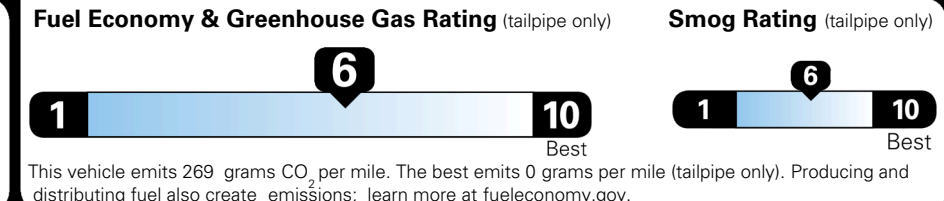

Included
 Included
 Included
 Included
 Included
 Included

ADDITIONAL INSTALLED EQUIPMENT:
 (In addition to or in place of standard features)
 Snow White Pearl Paint

\$395.00

MSRP INCLUDING OPTIONS \$ 23,785.00

INLAND FREIGHT AND HANDLING \$ 1,245.00

TOTAL MANUFACTURER'S SUGGESTED RETAIL PRICE ▶ \$ 25,030.00

TOTAL ADDITIONAL WEIGHT:

*Additional terms and conditions apply.
 **Kia Connect may be currently unavailable for some Model Year 2022 and newer vehicles sold or purchased in Massachusetts; please see owners.kia.com for more information.
 NOTE: When you purchase this vehicle, Kia America, Inc. collects personal information you provide to the dealership. For information on our collection and use of personal information and your rights, please see our Privacy Policy on www.kia.com.

EPA DOT Fuel Economy and Environment

Gasoline Vehicle

You save \$1,000
 in fuel costs over 5 years compared to the average new vehicle.

Annual fuel cost \$1,500

Actual results will vary for many reasons, including driving conditions and how you drive and maintain your vehicle. The average new vehicle gets 29 MPG and costs \$8,500 to fuel over 5 years. Cost estimates are based on 15,000 miles per year at \$ 3.30 per gallon. MPGe is miles per gasoline gallon equivalent. Vehicle emissions are a significant cause of climate change and smog.