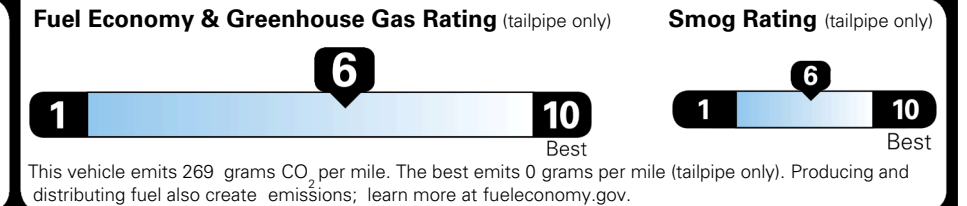

Included
 Included
 Included
 Included
 Included
 Included

ADDITIONAL INSTALLED EQUIPMENT:
 (In addition to or in place of standard features)
 Snow White Pearl Paint

\$395.00

MSRP INCLUDING OPTIONS \$ 23,785.00

INLAND FREIGHT AND HANDLING \$ 1,245.00

TOTAL MANUFACTURER'S SUGGESTED RETAIL PRICE ▶ \$ 25,030.00

TOTAL ADDITIONAL WEIGHT:

*Additional terms and conditions apply.
 **Kia Connect may be currently unavailable for some Model Year 2022 and newer vehicles sold or purchased in Massachusetts; please see owners.kia.com for more information.
 NOTE: When you purchase this vehicle, Kia America, Inc. collects personal information you provide to the dealership. For information on our collection and use of personal information and your rights, please see our Privacy Policy on www.kia.com.

EPA DOT Fuel Economy and Environment

Gasoline Vehicle

You save \$1,000
 in fuel costs over 5 years compared to the average new vehicle.

Annual fuel cost \$1,500

Actual results will vary for many reasons, including driving conditions and how you drive and maintain your vehicle. The average new vehicle gets 29 MPG and costs \$8,500 to fuel over 5 years. Cost estimates are based on 15,000 miles per year at \$ 3.30 per gallon. MPGe is miles per gasoline gallon equivalent. Vehicle emissions are a significant cause of climate change and smog.