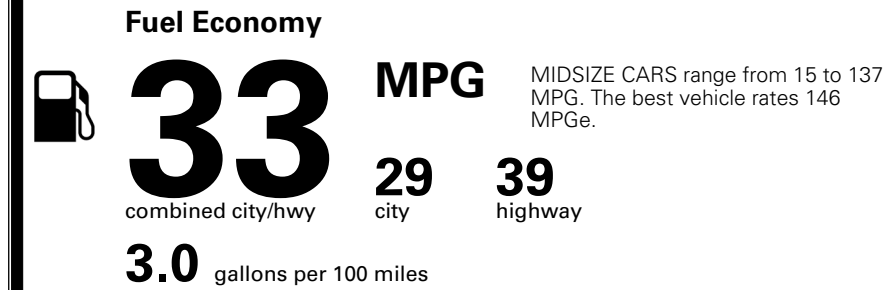

INLAND FREIGHT AND HANDLING \$ 1,245.00

TOTAL MANUFACTURER'S SUGGESTED RETAIL PRICE ▶ \$ 25,030.00

TOTAL ADDITIONAL WEIGHT:

*Additional terms and conditions apply.
 **Kia Connect may be currently unavailable for some Model Year 2022 and newer vehicles sold or purchased in Massachusetts; please see owners.kia.com for more information.
 NOTE: When you purchase this vehicle, Kia America, Inc. collects personal information you provide to the dealership. For information on our collection and use of personal information and your rights, please see our Privacy Policy on www.kia.com.

EPA DOT Fuel Economy and Environment

Gasoline Vehicle

You save \$1,000
 in fuel costs over 5 years compared to the average new vehicle.

Annual fuel cost \$1,500

Actual results will vary for many reasons, including driving conditions and how you drive and maintain your vehicle. The average new vehicle gets 29 MPG and costs \$8,500 to fuel over 5 years. Cost estimates are based on 15,000 miles per year at \$ 3.30 per gallon. MPGe is miles per gasoline gallon equivalent. Vehicle emissions are a significant cause of climate change and smog.