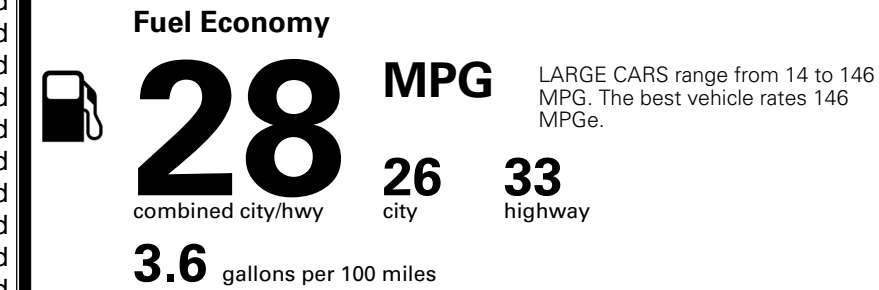

EPA DOT Fuel Economy and Environment

Gasoline Vehicle

You spend $250 more in fuel costs over 5 years compared to the average new vehicle.

Annual fuel cost $1,750