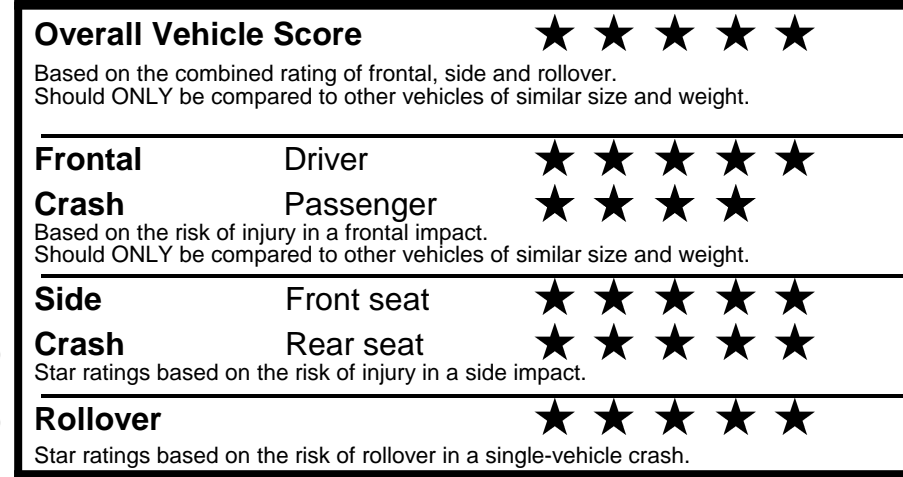

fueleconomy.gov

Calculate personalized estimates and compare vehicles

GOVERNMENT 5-STAR SAFETY RATINGS

Star ratings range from 1 to 5 stars (★★★★★) with 5 being the highest. Source: National Highway Traffic Safety Administration (NHTSA). www.safercar.gov or 1-888-327-4236