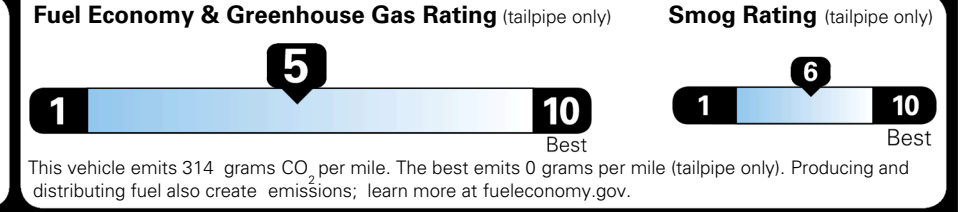

Actual results will vary for many reasons, including driving conditions and how you drive and maintain your vehicle. The average new vehicle gets 29 MPG and costs $8,500 to fuel over 5 years. Cost estimates are based on 15,000 miles per year at $ 3.30 per gallon. MPGe is miles per gasoline gallon equivalent. Vehicle emissions are a significant cause of climate change and smog.

fueleconomy.gov

Calculate personalized estimates and compare vehicles