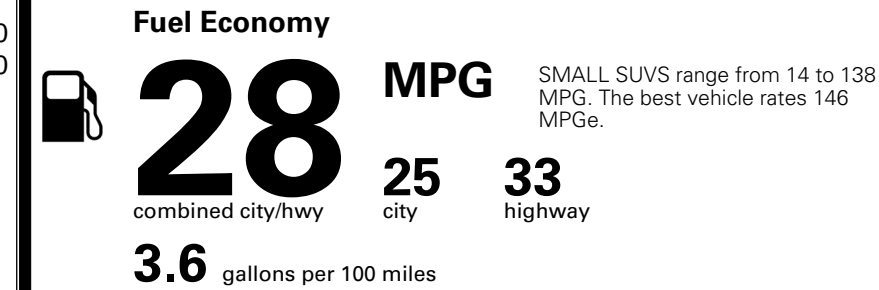

MANUFACTURER'S SUGGESTED RETAIL PRICE ▶ $ 28,790.00

ADDITIONAL INSTALLED EQUIPMENT:
(In addition to or in place of standard features)
All Weather Floor Mats $220.00
Wheel Locks $80.00

MSRP INCLUDING OPTIONS $ 29,090.00
INLAND FREIGHT AND HANDLING $ 1,495.00
TOTAL MANUFACTURER'S SUGGESTED RETAIL PRICE ▶ $ 30,585.00

TOTAL ADDITIONAL WEIGHT: 5.3

*Additional terms and conditions apply.
**Kia Connect may be currently unavailable for some Model Year 2022 and newer vehicles sold or purchased in Massachusetts; please see owners.kia.com for more information.
NOTE: When you purchase this vehicle, Kia America, Inc. collects personal information you provide to the dealership. For information on our collection and use of personal information and your rights, please see our Privacy Policy on www.kia.com.

EPA DOT Fuel Economy and Environment

Gasoline Vehicle

You spend $250 more in fuel costs over 5 years compared to the average new vehicle.

Annual fuel cost $1,750