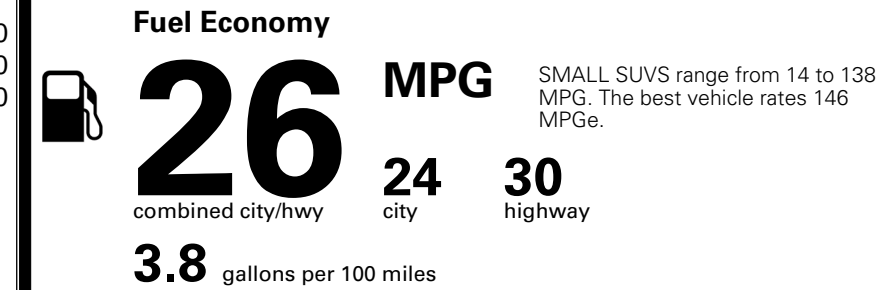

MSRP INCLUDING OPTIONS

\$ 31,475.00

INLAND FREIGHT AND HANDLING

\$ 1,495.00

TOTAL MANUFACTURER'S SUGGESTED RETAIL PRICE ▶

\$ 32,970.00

*Additional terms and conditions apply.
 **Kia Connect may be currently unavailable for some Model Year 2022 and newer vehicles sold or purchased in Massachusetts; please see owners.kia.com for more information.
 NOTE: When you purchase this vehicle, Kia America, Inc. collects personal information you provide to the dealership. For information on our collection and use of personal information and your rights, please see our Privacy Policy on www.kia.com.

TOTAL ADDITIONAL WEIGHT: 14.7

EPA DOT Fuel Economy and Environment

Gasoline Vehicle

You spend \$1,000 more in fuel costs over 5 years compared to the average new vehicle.

Annual fuel cost \$1,900

Actual results will vary for many reasons, including driving conditions and how you drive and maintain your vehicle. The average new vehicle gets 29 MPG and costs \$8,500 to fuel over 5 years. Cost estimates are based on 15,000 miles per year at \$ 3.30 per gallon. MPGe is miles per gasoline gallon equivalent. Vehicle emissions are a significant cause of climate change and smog.