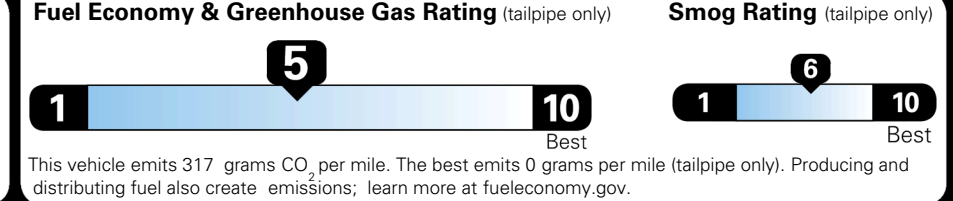

TOTAL ADDITIONAL WEIGHT: 5.3

EPA DOT Fuel Economy and Environment

Gasoline Vehicle

You spend \$250 more in fuel costs over 5 years compared to the average new vehicle.

Annual fuel cost \$1,750

Actual results will vary for many reasons, including driving conditions and how you drive and maintain your vehicle. The average new vehicle gets 29 MPG and costs \$8,500 to fuel over 5 years. Cost estimates are based on 15,000 miles per year at \$ 3.30 per gallon. MPGe is miles per gasoline gallon equivalent. Vehicle emissions are a significant cause of climate change and smog.