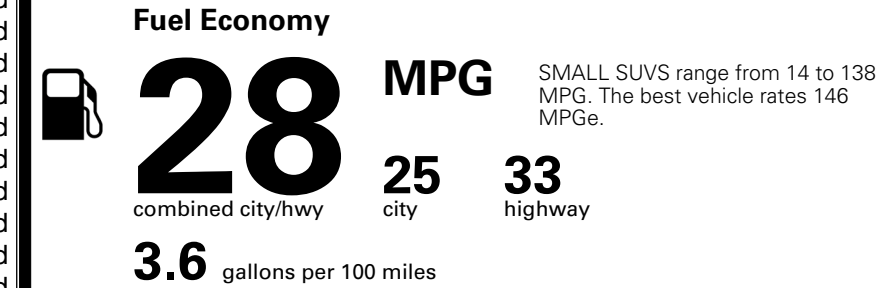

TOTAL ADDITIONAL WEIGHT: 5.3

EPA DOT Fuel Economy and Environment

Gasoline Vehicle

You spend \$250 more in fuel costs over 5 years compared to the average new vehicle.

Annual fuel cost \$1,750

Actual results will vary for many reasons, including driving conditions and how you drive and maintain your vehicle. The average new vehicle gets 29 MPG and costs \$8,500 to fuel over 5 years. Cost estimates are based on 15,000 miles per year at \$ 3.30 per gallon. MPGe is miles per gasoline gallon equivalent. Vehicle emissions are a significant cause of climate change and smog.