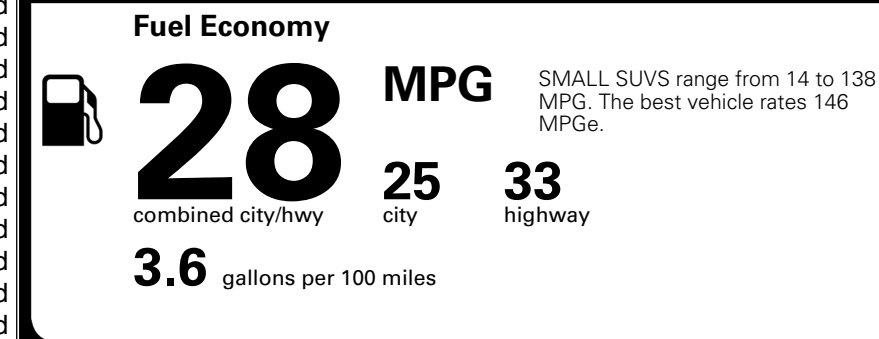

EPA DOT Fuel Economy and Environment

Gasoline Vehicle

You spend $250
more in fuel costs over 5 years compared to the average new vehicle.

Annual fuel cost $1,750