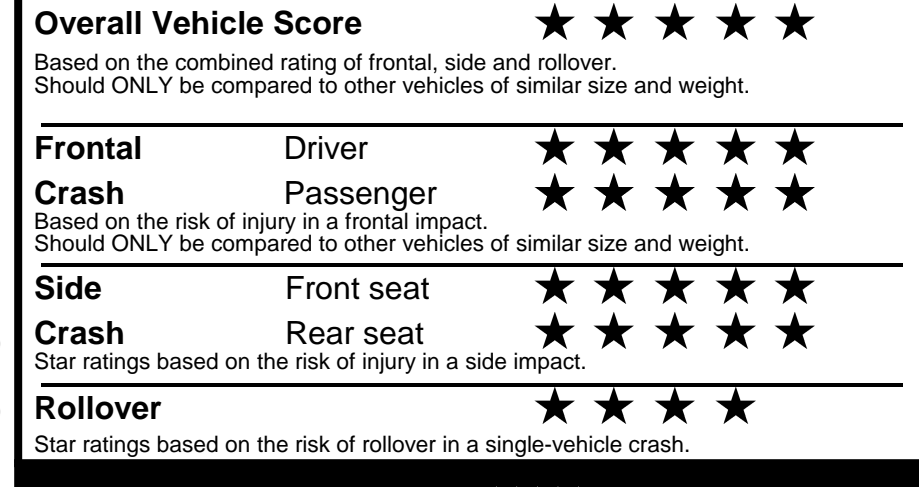

fueleconomy.gov
 Calculate personalized estimates and compare vehicles

Smartphone QR Code

GOVERNMENT 5-STAR SAFETY RATINGS

PARTS CONTENT INFORMATION

FOR VEHICLES IN THIS CAR LINE U.S./CANADIAN PARTS CONTENT: 55 %