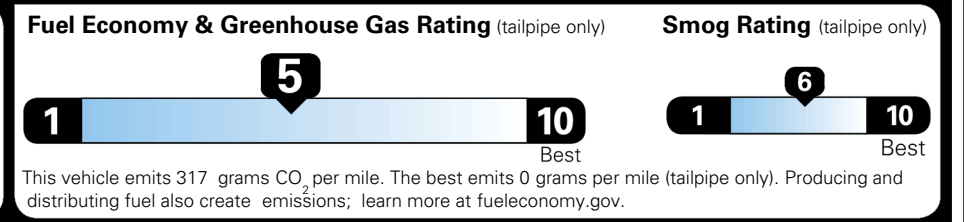

EPA DOT Fuel Economy and Environment

Gasoline Vehicle

You spend \$250
 more in fuel costs over 5 years compared to the average new vehicle.

Annual fuel cost \$1,750

Actual results will vary for many reasons, including driving conditions and how you drive and maintain your vehicle. The average new vehicle gets 29 MPG and costs \$8,500 to fuel over 5 years. Cost estimates are based on 15,000 miles per year at \$ 3.30 per gallon. MPGe is miles per gasoline gallon equivalent. Vehicle emissions are a significant cause of climate change and smog.