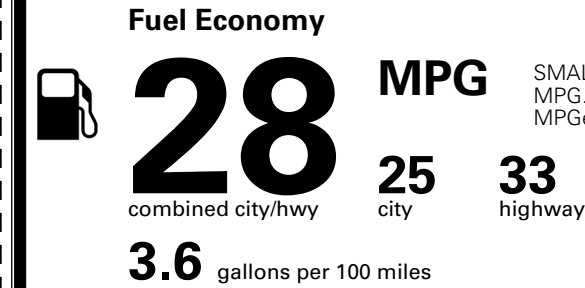

MSRP INCLUDING OPTIONS \$ 32,365.00

INLAND FREIGHT AND HANDLING \$ 1,495.00

TOTAL MANUFACTURER'S SUGGESTED RETAIL PRICE ▶ \$ 33,860.00

TOTAL ADDITIONAL WEIGHT: 7.5

*Additional terms and conditions apply.

**Kia Connect may be currently unavailable for some Model Year 2022 and newer vehicles sold or purchased in Massachusetts; please see owners.kia.com for more information.

EPA DOT Fuel Economy and Environment

SMALL SUVs range from 14 to 138 MPG. The best vehicle rates 146 MPGe.

Gasoline Vehicle

You spend \$250 more in fuel costs over 5 years compared to the average new vehicle.