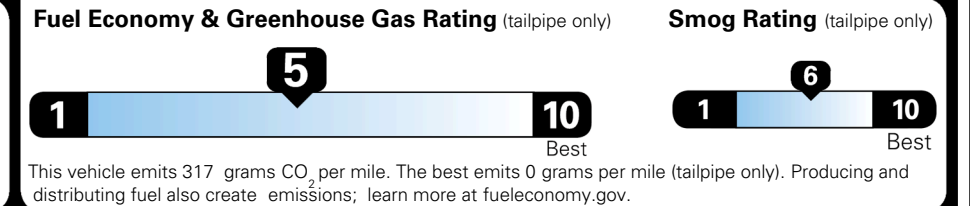

Actual results will vary for many reasons, including driving conditions and how you drive and maintain your vehicle. The average new vehicle gets 29 MPG and costs $8,500 to fuel over 5 years. Cost estimates are based on 15,000 miles per year at $ 3.30 per gallon. MPGe is miles per gasoline gallon equivalent. Vehicle emissions are a significant cause of climate change and smog.

fueleconomy.gov

Calculate personalized estimates and compare vehicles