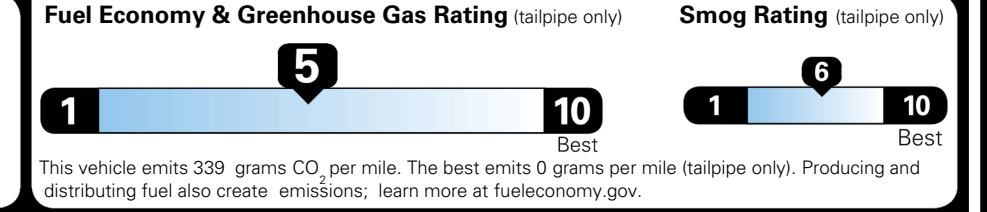

TOTAL ADDITIONAL WEIGHT: 19.4

EPA DOT Fuel Economy and Environment

Gasoline Vehicle

You spend \$1,000 more in fuel costs over 5 years compared to the average new vehicle.

Annual fuel cost \$1,900

Actual results will vary for many reasons, including driving conditions and how you drive and maintain your vehicle. The average new vehicle gets 29 MPG and costs \$8,500 to fuel over 5 years. Cost estimates are based on 15,000 miles per year at \$ 3.30 per gallon. MPGe is miles per gasoline gallon equivalent. Vehicle emissions are a significant cause of climate change and smog.