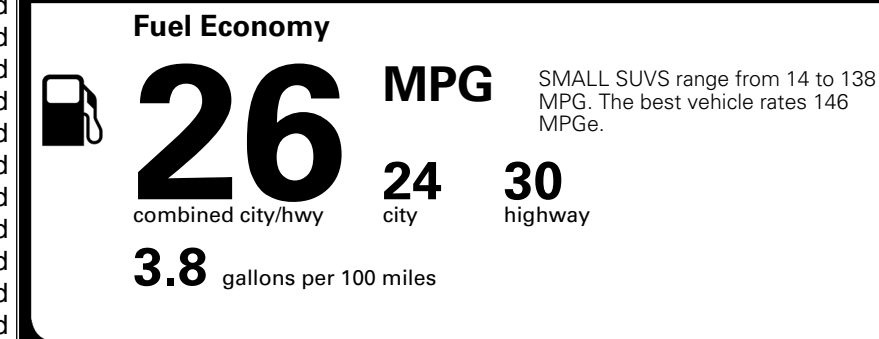

EPA DOT Fuel Economy and Environment