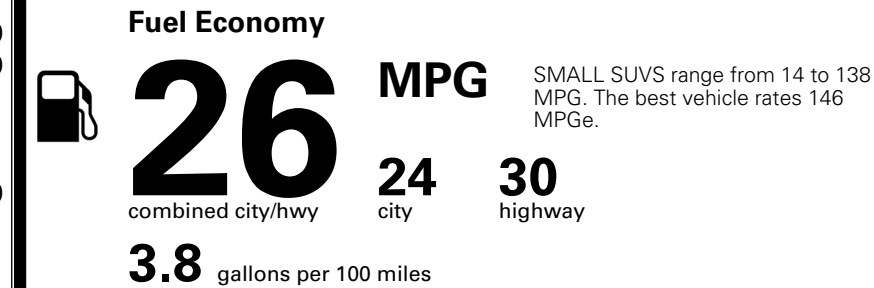

WARRANTY
 10 Year/100,000 Mile Limited Powertrain Warranty
 5 Year/60,000 Mile Limited Basic Warranty
 5 Year/60,000 Mile Roadside Assistance

MANUFACTURER'S SUGGESTED RETAIL PRICE ►

ADDITIONAL INSTALLED EQUIPMENT:
 (In addition to or in place of standard features)
 Glacial White Pearl Paint \$495.00
 X-Line Premium Package \$1,500.00
 - Panoramic Sunroof w/ Power Sunshade
 - Smart Power Liftgate
 - LED Interior Lighting
 Carpeted Floor Mats \$200.00

MSRP INCLUDING OPTIONS \$ 35,285.00

INLAND FREIGHT AND HANDLING \$ 1,495.00

TOTAL MANUFACTURER'S SUGGESTED RETAIL PRICE ► \$ 36,780.00

EPA DOT Fuel Economy and Environment

Gasoline Vehicle

You spend \$1,000 more in fuel costs over 5 years compared to the average new vehicle.