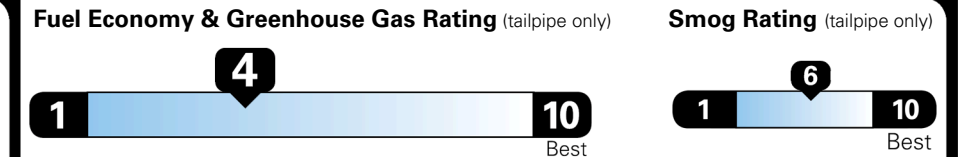

This vehicle emits 429 grams CO₂ per mile. The best emits 0 grams per mile (tailpipe only). Producing and distributing fuel also create emissions; learn more at fueleconomy.gov.

Actual results will vary for many reasons, including driving conditions and how you drive and maintain your vehicle. The average new vehicle gets 29 MPG and costs $8,000 to fuel over 5 years. Cost estimates are based on 15,000 miles per year at $ 3.10 per gallon. MPGe is miles per gasoline gallon equivalent. Vehicle emissions are a significant cause of climate change and smog.

fueleconomy.gov

Calculate personalized estimates and compare vehicles

GOVERNMENT 5-STAR SAFETY RATINGS

Overall Vehicle Score Not Rated

Based on the combined rating of frontal, side and rollover.
Should ONLY be compared to other vehicles of similar size and weight.

Frontal Driver Not Rated

Crash Passenger Not Rated

Based on the risk of injury in a frontal impact.
Should ONLY be compared to other vehicles of similar size and weight.

Side Front seat Not Rated

Crash Rear seat Not Rated

Star ratings based on the risk of injury in a side impact.

Rollover Not Rated

Star ratings based on the risk of rollover in a single-vehicle crash.

Star ratings range from 1 to 5 stars (★★★★★) with 5 being the highest.

Source: National Highway Traffic Safety Administration (NHTSA).

www.safercar.gov or 1-888-327-4236

Manufacturer's suggested retail price includes Manufacturer's recommended pre-delivery service. License and title fees, state and local taxes and other dealer installed options and accessories are not included in the manufacturer's suggested retail price.

PARTS CONTENT INFORMATION

FOR VEHICLES IN THIS CAR LINE U.S./CANADIAN
PARTS CONTENT: 50 %

MAJOR SOURCES OF FOREIGN PARTS:
KOREA: 35%

NOTE: PARTS CONTENT DOES NOT INCLUDE FINAL ASSEMBLY, DISTRIBUTION, OR OTHER NON-PARTS COSTS.

FOR THIS VEHICLE
FINAL ASSEMBLY POINT:
WEST POINT, GA, USA

COUNTRY OF ORIGIN

ENGINE (MOTOR): KOREA

TRANSMISSION: USA