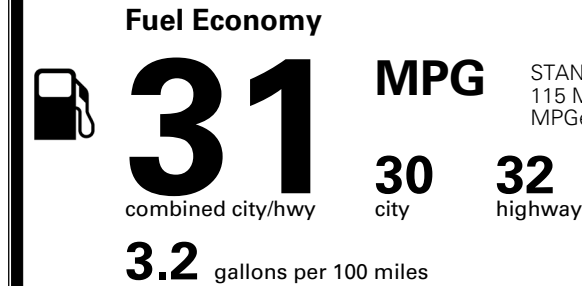

EPA DOT Fuel Economy and Environment

Gasoline Vehicle

STANDARD SUVS range from 13 to 115 MPG. The best vehicle rates 146 MPGe.

You save \$500
 in fuel costs over 5 years compared to the average new vehicle.