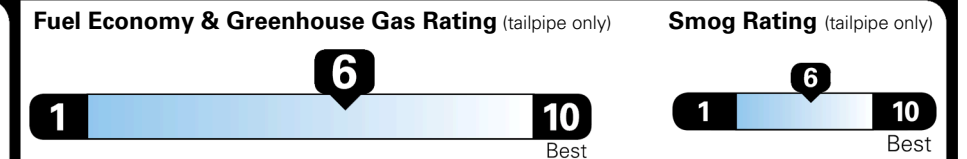

This vehicle emits 281 grams CO₂ per mile. The best emits 0 grams per mile (tailpipe only). Producing and distributing fuel also create emissions; learn more at fueleconomy.gov.

Actual results will vary for many reasons, including driving conditions and how you drive and maintain your vehicle. The average new vehicle gets 29 MPG and costs $8,000 to fuel over 5 years. Cost estimates are based on 15,000 miles per year at $ 3.10 per gallon. MPGe is miles per gasoline gallon equivalent. Vehicle emissions are a significant cause of climate change and smog.

fueleconomy.gov

Calculate personalized estimates and compare vehicles

GOVERNMENT 5-STAR SAFETY RATINGS

Overall Vehicle Score Not Rated

Based on the combined rating of frontal, side and rollover. Should ONLY be compared to other vehicles of similar size and weight.

Frontal	Driver	Not Rated
Crash	Passenger	Not Rated

Based on the risk of injury in a frontal impact. Should ONLY be compared to other vehicles of similar size and weight.

Side	Front seat	Not Rated
Crash	Rear seat	Not Rated

Star ratings based on the risk of injury in a side impact.

Rollover Not Rated

Star ratings based on the risk of rollover in a single-vehicle crash.

Star ratings range from 1 to 5 stars (★★★★★) with 5 being the highest.

Source: National Highway Traffic Safety Administration (NHTSA).

www.safercar.gov or 1-888-327-4236

Manufacturer's suggested retail price includes Manufacturer's recommended pre-delivery service. License and title fees, state and local taxes and other dealer installed options and accessories are not included in the manufacturer's suggested retail price.

PARTS CONTENT INFORMATION

FOR VEHICLES IN THIS CAR LINE U.S./CANADIAN PARTS CONTENT: 45 %

MAJOR SOURCES OF FOREIGN PARTS: KOREA: 40%

NOTE: PARTS CONTENT DOES NOT INCLUDE FINAL ASSEMBLY, DISTRIBUTION, OR OTHER NON-PARTS COSTS.

FOR THIS VEHICLE FINAL ASSEMBLY POINT: WEST POINT, GA, USA

COUNTRY OF ORIGIN

ENGINE (MOTOR): KOREA

TRANSMISSION: MEXICO