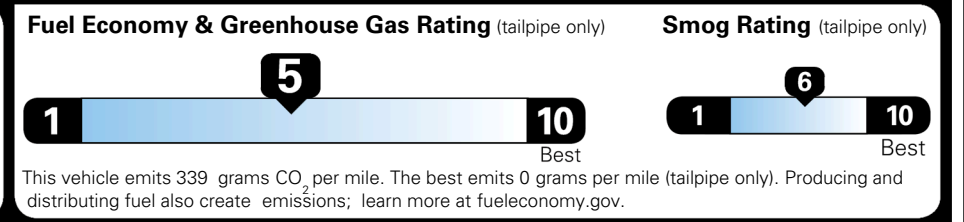

INLAND FREIGHT AND HANDLING \$ 1,495.00

TOTAL MANUFACTURER'S SUGGESTED RETAIL PRICE ▶ \$ 34,230.00

TOTAL ADDITIONAL WEIGHT: 11.0

*Additional terms and conditions apply.
 **Kia Connect may be currently unavailable for some Model Year 2022 and newer vehicles sold or purchased in Massachusetts; please see owners.kia.com for more information.
 NOTE: When you purchase this vehicle, Kia America, Inc. collects personal information you provide to the dealership. For information on our collection and use of personal information and your rights, please see our Privacy Policy on www.kia.com.

EPA DOT Fuel Economy and Environment

Gasoline Vehicle

You spend \$1,000 more in fuel costs over 5 years
 compared to the average new vehicle.

Annual fuel cost \$1,900

Actual results will vary for many reasons, including driving conditions and how you drive and maintain your vehicle. The average new vehicle gets 29 MPG and costs \$8,500 to fuel over 5 years. Cost estimates are based on 15,000 miles per year at \$ 3.30 per gallon. MPGe is miles per gasoline gallon equivalent. Vehicle emissions are a significant cause of climate change and smog.