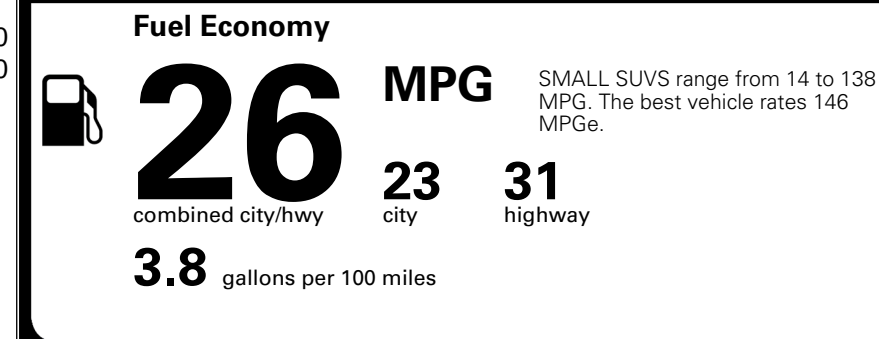

INLAND FREIGHT AND HANDLING \$ 1,495.00

TOTAL MANUFACTURER'S SUGGESTED RETAIL PRICE ▶ \$ 34,230.00

TOTAL ADDITIONAL WEIGHT: 11.0

*Additional terms and conditions apply.
 **Kia Connect may be currently unavailable for some Model Year 2022 and newer vehicles sold or purchased in Massachusetts; please see owners.kia.com for more information.
 NOTE: When you purchase this vehicle, Kia America, Inc. collects personal information you provide to the dealership. For information on our collection and use of personal information and your rights, please see our Privacy Policy on www.kia.com.

EPA DOT Fuel Economy and Environment

Gasoline Vehicle

You spend \$1,000 more in fuel costs over 5 years
 compared to the average new vehicle.

Annual fuel cost \$1,900

Actual results will vary for many reasons, including driving conditions and how you drive and maintain your vehicle. The average new vehicle gets 29 MPG and costs \$8,500 to fuel over 5 years. Cost estimates are based on 15,000 miles per year at \$ 3.30 per gallon. MPGe is miles per gasoline gallon equivalent. Vehicle emissions are a significant cause of climate change and smog.