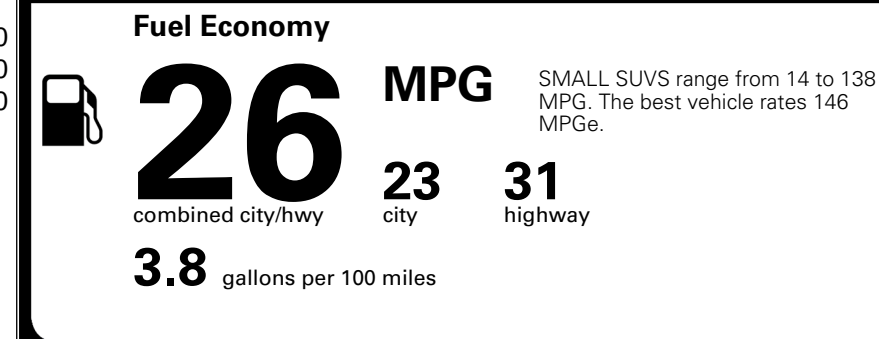

MANUFACTURER'S SUGGESTED RETAIL PRICE ▶ $ 32,390.00

ADDITIONAL INSTALLED EQUIPMENT:
(In addition to or in place of standard features)
Glacial White Pearl Paint $495.00
All Weather Floor Mats $265.00
Wheel Locks $80.00

MSRP INCLUDING OPTIONS $ 33,230.00

INLAND FREIGHT AND HANDLING $ 1,495.00

TOTAL MANUFACTURER'S SUGGESTED RETAIL PRICE ▶ $ 34,725.00

TOTAL ADDITIONAL WEIGHT: 11.0

*Additional terms and conditions apply.
**Kia Connect may be currently unavailable for some Model Year 2022 and newer vehicles sold or purchased in Massachusetts; please see owners.kia.com for more information.
NOTE: When you purchase this vehicle, Kia America, Inc. collects personal information you provide to the dealership. For information on our collection and use of personal information and your rights, please see our Privacy Policy on www.kia.com.

EPA DOT Fuel Economy and Environment

Gasoline Vehicle

You spend $1,000 more in fuel costs over 5 years
compared to the average new vehicle.

Annual fuel cost $1,900