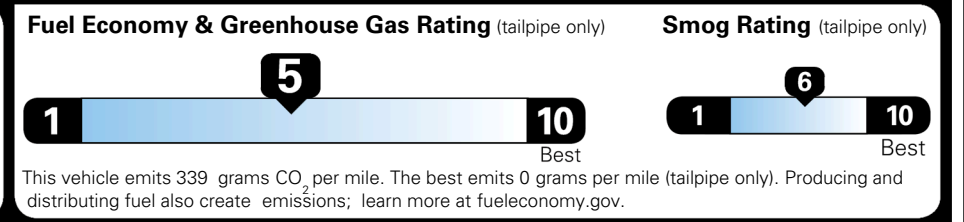

MSRP INCLUDING OPTIONS \$ 33,230.00

INLAND FREIGHT AND HANDLING \$ 1,495.00

**TOTAL MANUFACTURER'S SUGGESTED RETAIL PRICE ▶ \$ 34,725.00**

TOTAL ADDITIONAL WEIGHT: 11.0

\*Additional terms and conditions apply.  
 \*\*Kia Connect may be currently unavailable for some Model Year 2022 and newer vehicles sold or purchased in Massachusetts; please see owners.kia.com for more information.  
 NOTE: When you purchase this vehicle, Kia America, Inc. collects personal information you provide to the dealership. For information on our collection and use of personal information and your rights, please see our Privacy Policy on www.kia.com.

### EPA DOT Fuel Economy and Environment

Gasoline Vehicle

**You spend \$1,000 more in fuel costs over 5 years**  
 compared to the average new vehicle.

**Annual fuel cost \$1,900**

Actual results will vary for many reasons, including driving conditions and how you drive and maintain your vehicle. The average new vehicle gets 29 MPG and costs \$8,500 to fuel over 5 years. Cost estimates are based on 15,000 miles per year at \$ 3.30 per gallon. MPGe is miles per gasoline gallon equivalent. Vehicle emissions are a significant cause of climate change and smog.