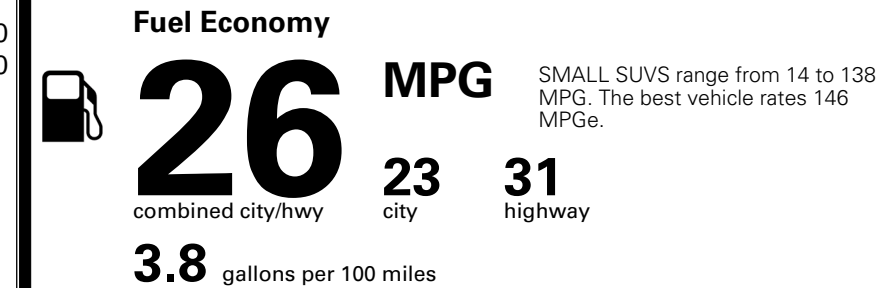

\$ 32,735.00

INLAND FREIGHT AND HANDLING

\$ 1,495.00

TOTAL MANUFACTURER'S SUGGESTED RETAIL PRICE ▶

\$ 34,230.00

*Additional terms and conditions apply.
 **Kia Connect may be currently unavailable for some Model Year 2022 and newer vehicles sold or purchased in Massachusetts; please see owners.kia.com for more information.
 NOTE: When you purchase this vehicle, Kia America, Inc. collects personal information you provide to the dealership. For information on our collection and use of personal information and your rights, please see our Privacy Policy on www.kia.com.

TOTAL ADDITIONAL WEIGHT: 11.0

EPA DOT Fuel Economy and Environment

Gasoline Vehicle

You spend \$1,000 more in fuel costs over 5 years
 compared to the average new vehicle.

Annual fuel cost \$1,900

Actual results will vary for many reasons, including driving conditions and how you drive and maintain your vehicle. The average new vehicle gets 29 MPG and costs \$8,500 to fuel over 5 years. Cost estimates are based on 15,000 miles per year at \$ 3.30 per gallon. MPGe is miles per gasoline gallon equivalent. Vehicle emissions are a significant cause of climate change and smog.