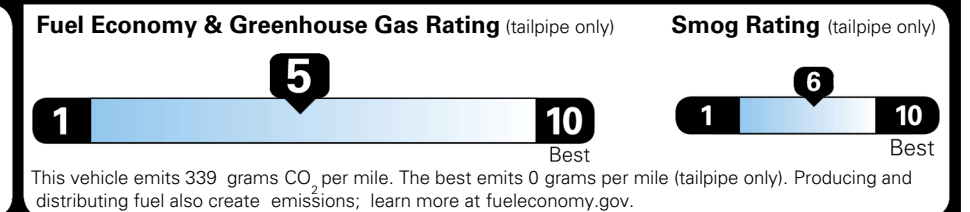

TOTAL ADDITIONAL WEIGHT: 11.0

EPA DOT Fuel Economy and Environment

Gasoline Vehicle

You spend \$1,000 more in fuel costs over 5 years
 compared to the average new vehicle.

Annual fuel cost \$1,900

Actual results will vary for many reasons, including driving conditions and how you drive and maintain your vehicle. The average new vehicle gets 29 MPG and costs \$8,500 to fuel over 5 years. Cost estimates are based on 15,000 miles per year at \$ 3.30 per gallon. MPGe is miles per gasoline gallon equivalent. Vehicle emissions are a significant cause of climate change and smog.