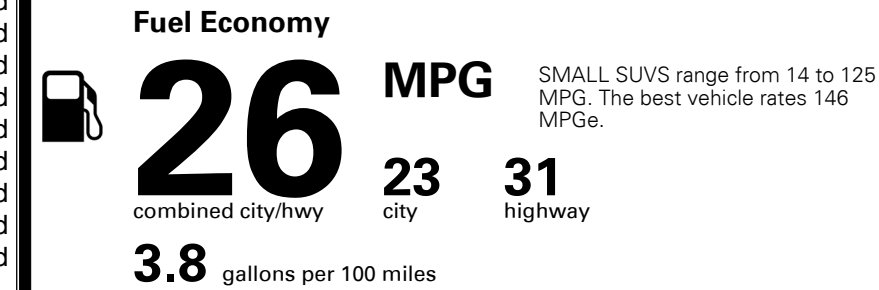

EPA DOT Fuel Economy and Environment

Gasoline Vehicle

You spend $1,000 more in fuel costs over 5 years compared to the average new vehicle.

Annual fuel cost $1,900