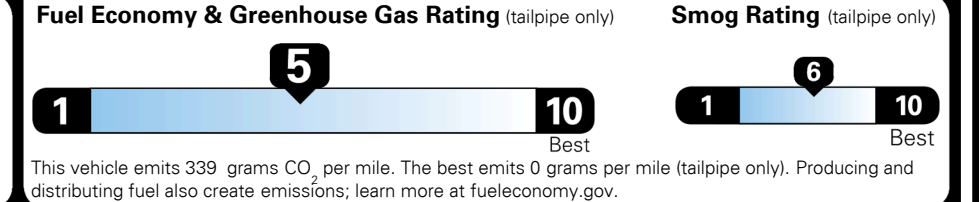

EPA DOT Fuel Economy and Environment

Gasoline Vehicle

You spend \$1,000 more in fuel costs over 5 years compared to the average new vehicle.

Annual fuel cost \$1,900

Actual results will vary for many reasons, including driving conditions and how you drive and maintain your vehicle. The average new vehicle gets 29 MPG and costs \$8,500 to fuel over 5 years. Cost estimates are based on 15,000 miles per year at \$ 3.30 per gallon. MPGe is miles per gasoline gallon equivalent. Vehicle emissions are a significant cause of climate change and smog.