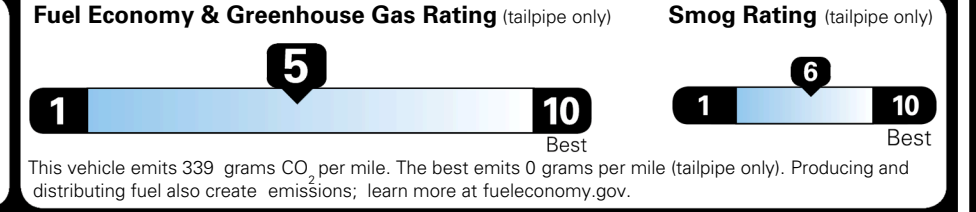

Actual results will vary for many reasons, including driving conditions and how you drive and maintain your vehicle. The average new vehicle gets 29 MPG and costs $8,500 to fuel over 5 years. Cost estimates are based on 15,000 miles per year at $ 3.30 per gallon. MPGe is miles per gasoline gallon equivalent. Vehicle emissions are a significant cause of climate change and smog.

fueleconomy.gov

Calculate personalized estimates and compare vehicles

GOVERNMENT 5-STAR SAFETY RATINGS

Overall Vehicle Score ★ ★ ★ ★ ★

Based on the combined rating of frontal, side and rollover. Should ONLY be compared to other vehicles of similar size and weight.

Frontal	Driver	★ ★ ★ ★ ★
Crash	Passenger	★ ★ ★ ★ ★
Based on the risk of injury in a frontal impact. Should ONLY be compared to other vehicles of similar size and weight.		
Side	Front seat	★ ★ ★ ★ ★
Crash	Rear seat	★ ★ ★ ★ ★
Star ratings based on the risk of injury in a side impact.		
Rollover		★ ★ ★ ★ ★
Star ratings based on the risk of rollover in a single-vehicle crash.		

Star ratings range from 1 to 5 stars (★★★★★) with 5 being the highest. Source: National Highway Traffic Safety Administration (NHTSA). www.safercar.gov or 1-888-327-4236

Manufacturer's suggested retail price includes Manufacturer's recommended pre-delivery service. License and title fees, state and local taxes and other dealer installed options and accessories are not included in the manufacturer's suggested retail price.

PARTS CONTENT INFORMATION

FOR VEHICLES IN THIS CAR LINE U.S./CANADIAN PARTS CONTENT: 55 %

MAJOR SOURCES OF FOREIGN PARTS: KOREA: 30%

NOTE: PARTS CONTENT DOES NOT INCLUDE FINAL ASSEMBLY, DISTRIBUTION, OR OTHER NON-PARTS COSTS.

FOR THIS VEHICLE FINAL ASSEMBLY POINT: WEST POINT, GA, USA

COUNTRY OF ORIGIN ENGINE (MOTOR): USA

TRANSMISSION: USA