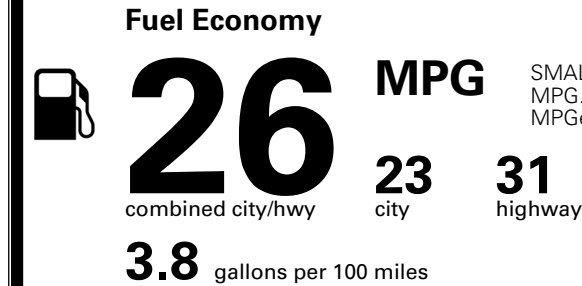

MSRP INCLUDING OPTIONS \$ 36,935.00

INLAND FREIGHT AND HANDLING \$ 1,495.00

TOTAL MANUFACTURER'S SUGGESTED RETAIL PRICE ▶

\$ 38,430.00

TOTAL ADDITIONAL WEIGHT: 11.0

*Additional terms and conditions apply.

**Kia Connect may be currently unavailable for some Model Year 2022 and newer vehicles sold or purchased in Massachusetts; please see owners.kia.com for more information.

EPA DOT Fuel Economy and Environment

Gasoline Vehicle

SMALL SUVs range from 14 to 138 MPG. The best vehicle rates 146 MPGe.

You spend \$1,000 more in fuel costs over 5 years compared to the average new vehicle.