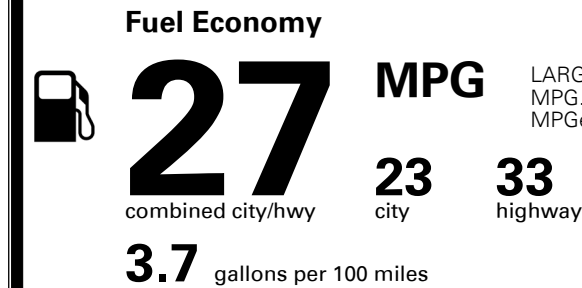

\$185.00

MSRP INCLUDING OPTIONS

\$ 33,675.00

INLAND FREIGHT AND HANDLING

\$ 1,175.00

TOTAL MANUFACTURER'S SUGGESTED RETAIL PRICE ▶

\$ 34,850.00

TOTAL ADDITIONAL WEIGHT: 7.3

EPA DOT Fuel Economy and Environment

Gasoline Vehicle

LARGE CARS range from 14 to 146 MPG. The best vehicle rates 146 MPGe.

You spend
\$750
 more in fuel costs
 over 5 years
 compared to the
 average new vehicle.