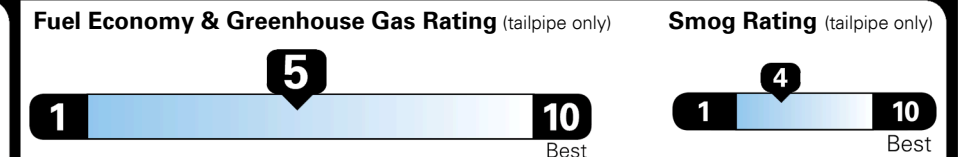

This vehicle emits 331 grams CO₂ per mile. The best emits 0 grams per mile (tailpipe only). Producing and distributing fuel also create emissions; learn more at fueleconomy.gov.

Actual results will vary for many reasons, including driving conditions and how you drive and maintain your vehicle. The average new vehicle gets 29 MPG and costs $8,500 to fuel over 5 years. Cost estimates are based on 15,000 miles per year at $ 3.30 per gallon. MPGe is miles per gasoline gallon equivalent. Vehicle emissions are a significant cause of climate change and smog.

fueleconomy.gov

Calculate personalized estimates and compare vehicles

GOVERNMENT 5-STAR SAFETY RATINGS

Overall Vehicle Score ★ ★ ★ ★ ★

Based on the combined rating of frontal, side and rollover.
Should ONLY be compared to other vehicles of similar size and weight.

Frontal Driver ★ ★ ★ ★ ★

Crash Passenger ★ ★ ★ ★ ★

Based on the risk of injury in a frontal impact.
Should ONLY be compared to other vehicles of similar size and weight.

Side Front seat ★ ★ ★ ★ ★

Crash Rear seat ★ ★ ★ ★ ★

Star ratings based on the risk of injury in a side impact.

Rollover ★ ★ ★ ★ ★

Star ratings based on the risk of rollover in a single-vehicle crash.

Star ratings range from 1 to 5 stars (★★★★★) with 5 being the highest.

Source: National Highway Traffic Safety Administration (NHTSA).

www.safercar.gov or 1-888-327-4236

Manufacturer's suggested retail price includes Manufacturer's recommended pre-delivery service. License and title fees, state and local taxes and other dealer installed options and accessories are not included in the manufacturer's suggested retail price.

PARTS CONTENT INFORMATION

FOR VEHICLES IN THIS CAR LINE U.S./CANADIAN PARTS CONTENT: 0 %

MAJOR SOURCES OF FOREIGN PARTS: KOREA: 90%

NOTE: PARTS CONTENT DOES NOT INCLUDE FINAL ASSEMBLY, DISTRIBUTION, OR OTHER NON-PARTS COSTS.

FOR THIS VEHICLE FINAL ASSEMBLY POINT: HWASUNG, KOREA

COUNTRY OF ORIGIN

ENGINE (MOTOR): KOREA

TRANSMISSION: KOREA

*Additional terms and conditions apply.

**Kia Connect may be currently unavailable for some Model Year 2022 and newer vehicles sold or purchased in Massachusetts; please see owners.kia.com for more information.

NOTE: When you purchase this vehicle, Kia America, Inc. collects personal information you provide to the dealership. For information on our collection and use of personal information and your rights, please see our Privacy Policy on www.kia.com.