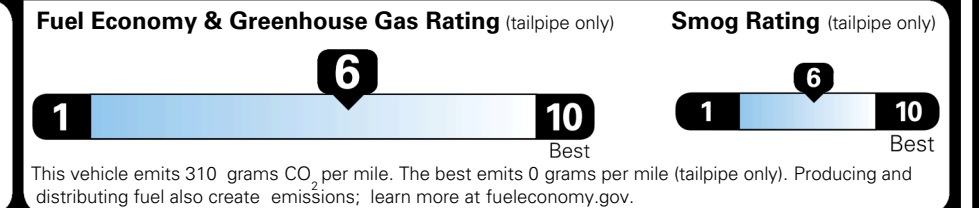

Actual results will vary for many reasons, including driving conditions and how you drive and maintain your vehicle. The average new vehicle gets 29 MPG and costs $8,500 to fuel over 5 years. Cost estimates are based on 15,000 miles per year at $ 3.30 per gallon. MPGe is miles per gasoline gallon equivalent. Vehicle emissions are a significant cause of climate change and smog.

fueleconomy.gov

Calculate personalized estimates and compare vehicles

GOVERNMENT 5-STAR SAFETY RATINGS

Overall Vehicle Score ★★★★★

Based on the combined rating of frontal, side and rollover. Should ONLY be compared to other vehicles of similar size and weight.

Frontal Driver ★★★★★

Crash Passenger ★★★★★

Based on the risk of injury in a frontal impact. Should ONLY be compared to other vehicles of similar size and weight.

Side Front seat ★★★★★

Crash Rear seat ★★★★★

Star ratings based on the risk of injury in a side impact.

Rollover ★★★★★

Star ratings based on the risk of rollover in a single-vehicle crash.

Star ratings range from 1 to 5 stars (★★★★★) with 5 being the highest.

Source: National Highway Traffic Safety Administration (NHTSA).

www.safercar.gov or 1-888-327-4236

Manufacturer's suggested retail price includes Manufacturer's recommended pre-delivery service. License and title fees, state and local taxes and other dealer installed options and accessories are not included in the manufacturer's suggested retail price.

PARTS CONTENT INFORMATION

FOR VEHICLES IN THIS CAR LINE U.S./CANADIAN PARTS CONTENT: 0 %

MAJOR SOURCES OF FOREIGN PARTS: KOREA: 90%

NOTE: PARTS CONTENT DOES NOT INCLUDE FINAL ASSEMBLY, DISTRIBUTION, OR OTHER NON-PARTS COSTS.

FOR THIS VEHICLE FINAL ASSEMBLY POINT: HWASUNG, KOREA

COUNTRY OF ORIGIN ENGINE (MOTOR): KOREA

TRANSMISSION: KOREA