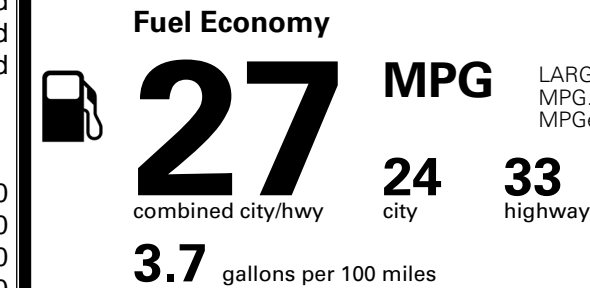

INLAND FREIGHT AND HANDLING

\$ 1,245.00

TOTAL MANUFACTURER'S SUGGESTED RETAIL PRICE ▶

\$ 32,275.00

TOTAL ADDITIONAL WEIGHT: 26.5

EPA DOT Fuel Economy and Environment

Gasoline Vehicle

You spend \$750 more in fuel costs over 5 years compared to the average new vehicle.

Annual fuel cost \$1,850

Fuel Economy & Greenhouse Gas Rating (tailpipe only) Smog Rating (tailpipe only)

This vehicle emits 329 grams CO₂ per mile. The best emits 0 grams per mile (tailpipe only). Producing and distributing fuel also create emissions; learn more at fueleconomy.gov.