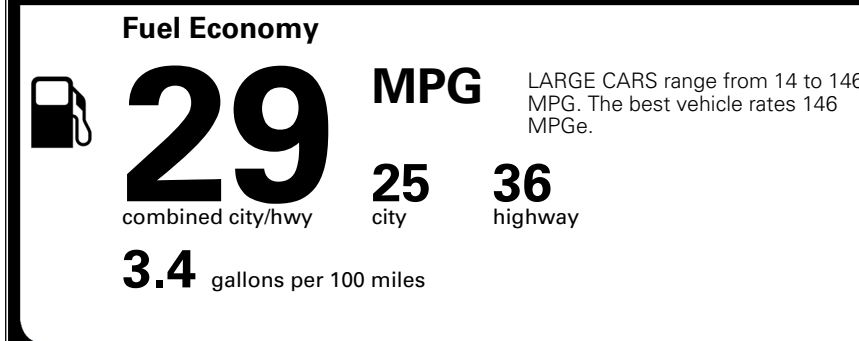

\$ 1,195.00

TOTAL MANUFACTURER'S SUGGESTED RETAIL PRICE ▶

\$ 32,830.00

TOTAL ADDITIONAL WEIGHT: 8.7

*Additional terms and conditions apply.
 **Kia Connect may be currently unavailable for some Model Year 2022 and newer vehicles sold or purchased in Massachusetts; please see owners.kia.com for more information.
 NOTE: When you purchase this vehicle, Kia America, Inc. collects personal information you provide to the dealership. For information on our collection and use of personal information and your rights, please see our Privacy Policy on www.kia.com.

EPA DOT Fuel Economy and Environment

Gasoline Vehicle

You save \$0
 in fuel costs over 5 years compared to the average new vehicle.

Annual fuel cost \$1,700

Actual results will vary for many reasons, including driving conditions and how you drive and maintain your vehicle. The average new vehicle gets 29 MPG and costs \$8,500 to fuel over 5 years. Cost estimates are based on 15,000 miles per year at \$ 3.30 per gallon. MPGe is miles per gasoline gallon equivalent. Vehicle emissions are a significant cause of climate change and smog.