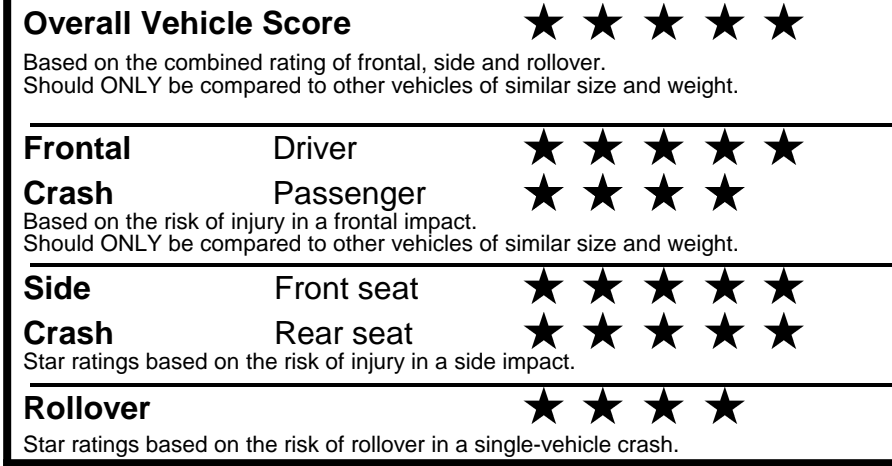

fueleconomy.gov

Calculate personalized estimates and compare vehicles

GOVERNMENT 5-STAR SAFETY RATINGS

Star ratings range from 1 to 5 stars (★★★★★) with 5 being the highest.
 Source: National Highway Traffic Safety Administration (NHTSA).
www.safercar.gov or 1-888-327-4236