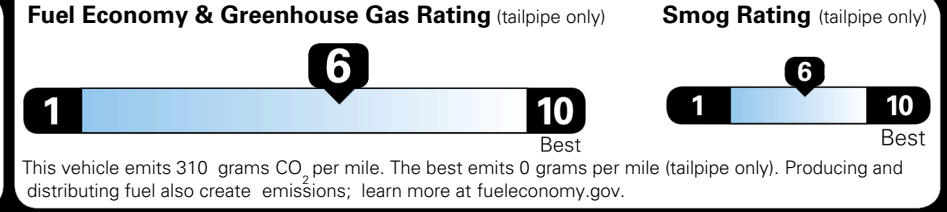

EPA DOT Fuel Economy and Environment

Gasoline Vehicle

You save \$0
 in fuel costs over 5 years compared to the average new vehicle.

Annual fuel cost \$1,700

Actual results will vary for many reasons, including driving conditions and how you drive and maintain your vehicle. The average new vehicle gets 29 MPG and costs \$8,500 to fuel over 5 years. Cost estimates are based on 15,000 miles per year at \$ 3.30 per gallon. MPGe is miles per gasoline gallon equivalent. Vehicle emissions are a significant cause of climate change and smog.