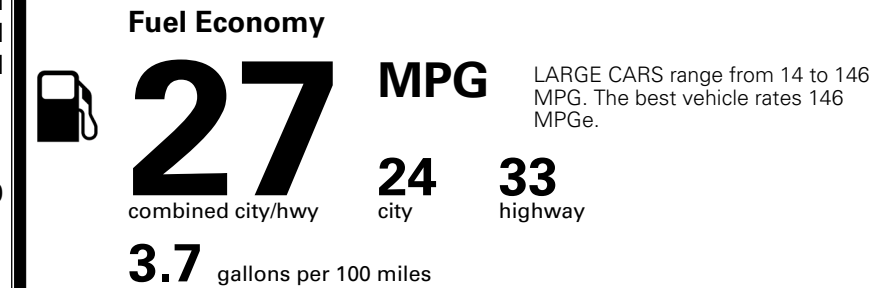

TOTAL MANUFACTURER'S SUGGESTED RETAIL PRICE ▶

\$ 34,085.00

TOTAL ADDITIONAL WEIGHT: 8.7

*Additional terms and conditions apply.

**Kia Connect may be currently unavailable for some Model Year 2022 and newer vehicles sold or purchased in Massachusetts; please see owners.kia.com for more information.

EPA DOT Fuel Economy and Environment

Gasoline Vehicle

You spend
\$750
 more in fuel costs
 over 5 years
 compared to the
 average new vehicle.

Annual fuel cost
\$1,850

Fuel Economy & Greenhouse Gas Rating (tailpipe only) Smog Rating (tailpipe only)