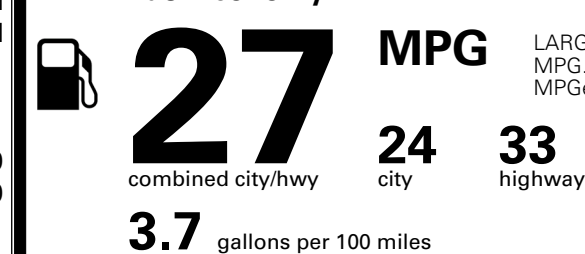

Fuel Economy

You spend
$750

more in fuel costs
over 5 years
compared to the
average new vehicle.

Annual fuel cost
$1,850