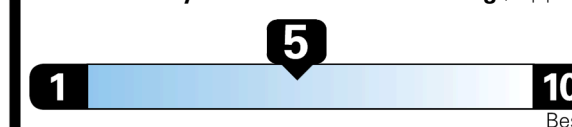

EPA DOT Fuel Economy and Environment

Gasoline Vehicle

Fuel Economy

You spend
\$750

more in fuel costs
 over 5 years
 compared to the
 average new vehicle.

Annual fuel cost
\$1,850

Fuel Economy & Greenhouse Gas Rating (tailpipe only)