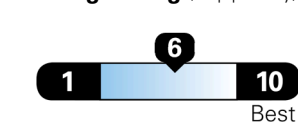

Smog Rating (tailpipe only)

This vehicle emits 329 grams CO₂ per mile. The best emits 0 grams per mile (tailpipe only). Producing and distributing fuel also create emissions; learn more at fueleconomy.gov.

Actual results will vary for many reasons, including driving conditions and how you drive and maintain your vehicle. The average new vehicle gets 29 MPG and costs $8,500 to fuel over 5 years. Cost estimates are based on 15,000 miles per year at $ 3.30 per gallon. MPGe is miles per gasoline gallon equivalent. Vehicle emissions are a significant cause of climate change and smog.

fueleconomy.gov

Calculate personalized estimates and compare vehicles