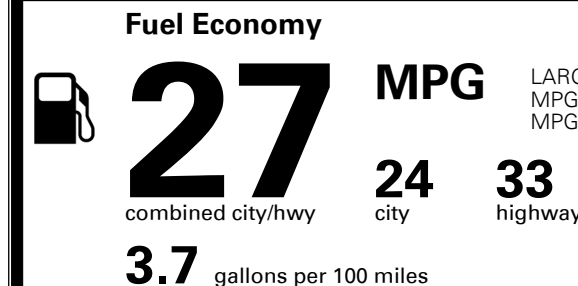

## EPA DOT Fuel Economy and Environment

Gasoline Vehicle

You spend  
**\$750**  
 more in fuel costs  
 over 5 years  
 compared to the  
 average new vehicle.

Annual fuel cost  
**\$1,850**

This vehicle emits 329 grams CO<sub>2</sub> per mile. The best emits 0 grams per mile (tailpipe only). Producing and distributing fuel also create emissions; learn more at fueleconomy.gov.