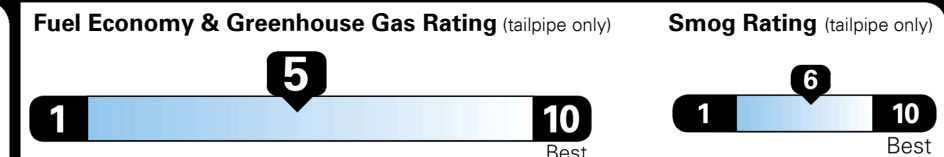

You spend
$750
more in fuel costs
over 5 years
compared to the
average new vehicle.

Annual fuel cost
$1,850