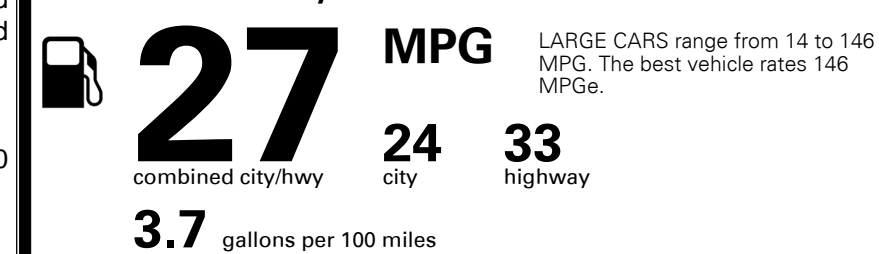

TOTAL MANUFACTURER'S SUGGESTED RETAIL PRICE ▶

\$ 33,935.00

TOTAL ADDITIONAL WEIGHT: 8.7

EPA DOT Fuel Economy and Environment

Fuel Economy

Gasoline Vehicle

You spend
\$750
 more in fuel costs
 over 5 years
 compared to the
 average new vehicle.

Annual fuel cost
\$1,850

Fuel Economy & Greenhouse Gas Rating (tailpipe only)

Smog Rating (tailpipe only)

This vehicle emits 329 grams CO₂ per mile. The best emits 0 grams per mile (tailpipe only). Producing and distributing fuel also create emissions; learn more at fueleconomy.gov.