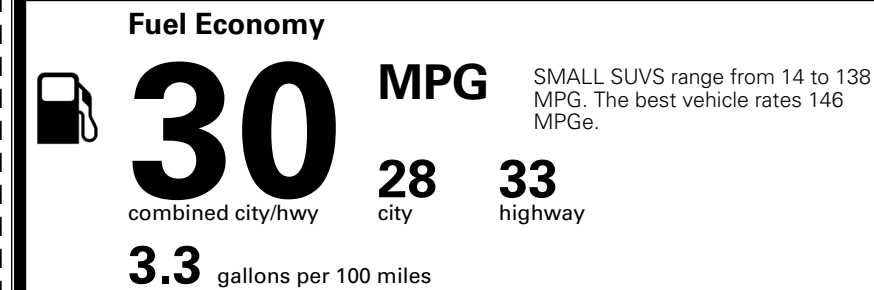

TOTAL ADDITIONAL WEIGHT: 14.4

EPA DOT Fuel Economy and Environment

Gasoline Vehicle

You save \$250
 in fuel costs over 5 years compared to the average new vehicle.

Annual fuel cost \$1,550

This vehicle emits 298 grams CO₂ per mile. The best emits 0 grams per mile (tailpipe only). Producing and distributing fuel also create emissions; learn more at fueleconomy.gov.