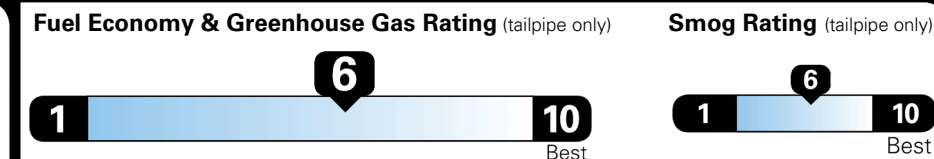

TOTAL ADDITIONAL WEIGHT: 14.4

EPA DOT Fuel Economy and Environment

Gasoline Vehicle

You save \$250
 in fuel costs over 5 years compared to the average new vehicle.

Annual fuel cost \$1,550

This vehicle emits 298 grams CO₂ per mile. The best emits 0 grams per mile (tailpipe only). Producing and distributing fuel also create emissions; learn more at fueleconomy.gov.