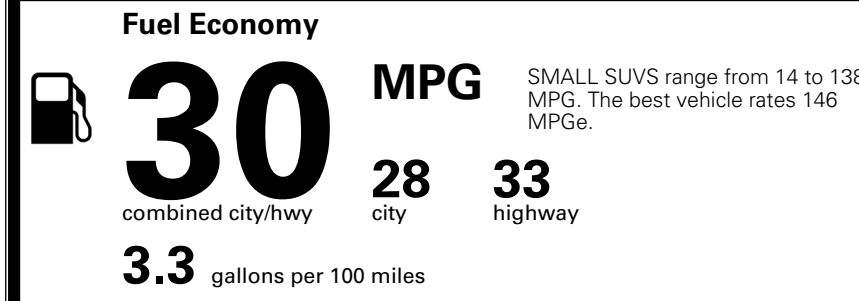

MANUFACTURER'S SUGGESTED RETAIL PRICE ▶

COMPARE EX FWD FEATURES

Added to/in place of standard S FWD features

- Smart Power Liftgate
- LED Rear Combination Lights
- Compact Spare Tire
- Dual-Zone Auto Climate Control w/ 5" Display
- SynTex Seating Material
- Heated Front Seats
- Rear Air Vents
- Rear Center Armrest w/ Cupholders
- Dual Illuminated Vanity Mirrors

ADDITIONAL INSTALLED EQUIPMENT:
(In addition to or in place of standard features)
All Season Floor Liners
Carpeted Floor Mats

$ 28,390.00

Included
Included
Included
Included
Included
Included
Included
Included
Included
Included

$220.00
$200.00

MSRP INCLUDING OPTIONS

$ 28,810.00

INLAND FREIGHT AND HANDLING

$ 1,495.00

TOTAL MANUFACTURER'S SUGGESTED RETAIL PRICE ▶

$ 30,305.00

TOTAL ADDITIONAL WEIGHT: 14.4

*Additional terms and conditions apply.
**Kia Connect may be currently unavailable for some Model Year 2022 and newer vehicles sold or purchased in Massachusetts; please see owners.kia.com for more information.
NOTE: When you purchase this vehicle, Kia America, Inc. collects personal information you provide to the dealership. For information on our collection and use of personal information and your rights, please see our Privacy Policy on www.kia.com.

EPA DOT Fuel Economy and Environment

Gasoline Vehicle

You save $250
in fuel costs over 5 years compared to the average new vehicle.

Annual fuel cost $1,550