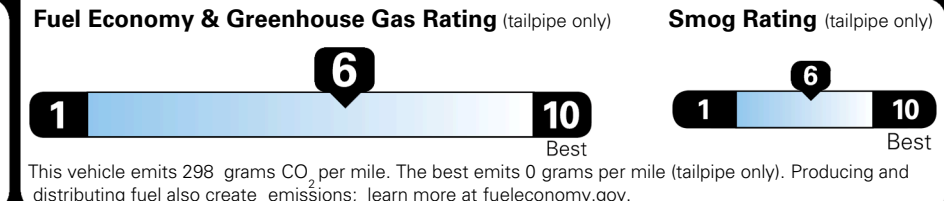

EPA DOT Fuel Economy and Environment

Gasoline Vehicle

You save \$250
 in fuel costs over 5 years compared to the average new vehicle.

Annual fuel cost \$1,550

Actual results will vary for many reasons, including driving conditions and how you drive and maintain your vehicle. The average new vehicle gets 29 MPG and costs \$8,000 to fuel over 5 years. Cost estimates are based on 15,000 miles per year at \$ 3.10 per gallon. MPGe is miles per gasoline gallon equivalent. Vehicle emissions are a significant cause of climate change and smog.