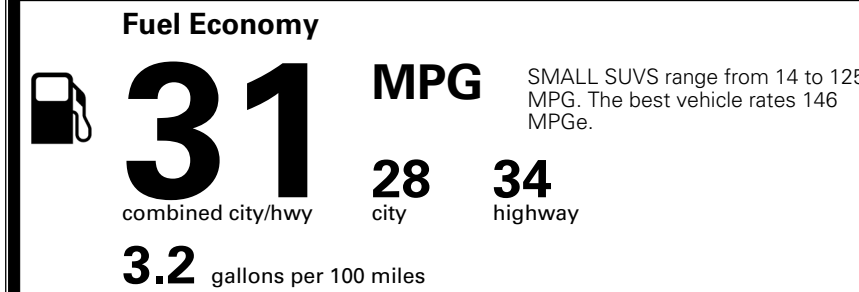

WARRANTY
10 Year/100,000 Mile Limited Powertrain Warranty
5 Year/60,000 Mile Limited Basic Warranty
5 Year/60,000 Mile Roadside Assistance

MANUFACTURER'S SUGGESTED RETAIL PRICE ▶

COMPARE EX FWD FEATURES

Added to/in place of standard S FWD features
- 10.25" Instrument Display
- SynTex Seating Material
- Heated Front Seats
- Power Driver's Seat w/ Power Lumbar
- Dual Illuminated Vanity Mirrors
- Wireless Phone Charger
- Parking Distance Warning - Reverse

ADDITIONAL INSTALLED EQUIPMENT:
(In addition to or in place of standard features)

Fusion Black Paint
Carpeted Floor Mats

$ 26,490.00

Included
Included
Included
Included
Included
Included
Included

$395.00
$200.00

MSRP INCLUDING OPTIONS

$ 27,085.00

INLAND FREIGHT AND HANDLING

$ 1,495.00

TOTAL MANUFACTURER'S SUGGESTED RETAIL PRICE ▶

$ 28,580.00

TOTAL ADDITIONAL WEIGHT: 5.8

*Additional terms and conditions apply.
**Kia Connect may be currently unavailable for some Model Year 2022 and newer vehicles sold or purchased in Massachusetts; please see owners.kia.com for more information.
NOTE: When you purchase this vehicle, Kia America, Inc. collects personal information you provide to the dealership. For information on our collection and use of personal information and your rights, please see our Privacy Policy on www.kia.com.

EPA DOT Fuel Economy and Environment

Gasoline Vehicle

You save $500
in fuel costs over 5 years compared to the average new vehicle.

Annual fuel cost $1,600