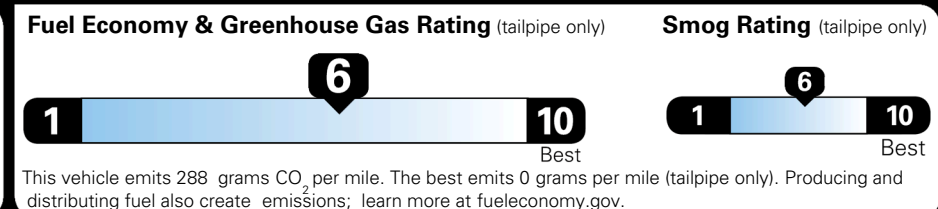

EPA DOT Fuel Economy and Environment

Gasoline Vehicle

You save \$500
 in fuel costs over 5 years compared to the average new vehicle.

Annual fuel cost \$1,600

Actual results will vary for many reasons, including driving conditions and how you drive and maintain your vehicle. The average new vehicle gets 29 MPG and costs \$8,500 to fuel over 5 years. Cost estimates are based on 15,000 miles per year at \$ 3.30 per gallon. MPGe is miles per gasoline gallon equivalent. Vehicle emissions are a significant cause of climate change and smog.