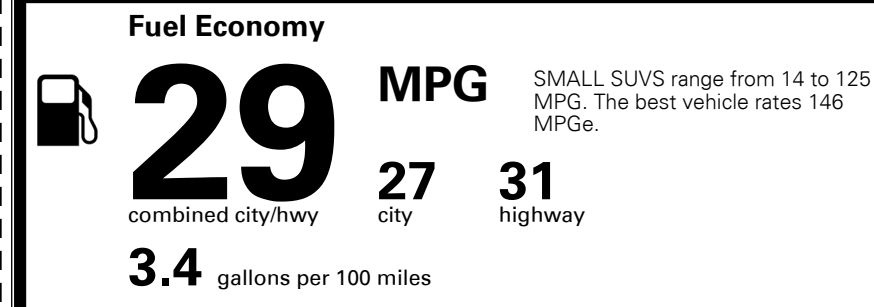

\$395.00
 \$800.00

\$190.00

\$ 31,370.00

EPA DOT Fuel Economy and Environment

Gasoline Vehicle

You save \$0
 in fuel costs over 5 years compared to the average new vehicle.

Annual fuel cost \$1,700

Actual results will vary for many reasons, including driving conditions and how you drive and maintain your vehicle. The average new vehicle gets 29 MPG and costs \$8,500 to fuel over 5 years. Cost estimates are based on 15,000 miles per year at \$ 3.30 per gallon. MPGe is miles per gasoline gallon equivalent. Vehicle emissions are a significant cause of climate change and smog.