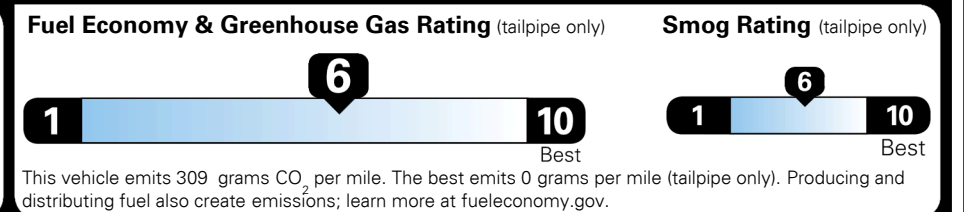

\$395.00
 \$800.00

\$190.00

\$ 31,370.00

EPA DOT Fuel Economy and Environment

Gasoline Vehicle

You save \$0
 in fuel costs over 5 years compared to the average new vehicle.

Annual fuel cost \$1,700

Actual results will vary for many reasons, including driving conditions and how you drive and maintain your vehicle. The average new vehicle gets 29 MPG and costs \$8,500 to fuel over 5 years. Cost estimates are based on 15,000 miles per year at \$ 3.30 per gallon. MPGe is miles per gasoline gallon equivalent. Vehicle emissions are a significant cause of climate change and smog.