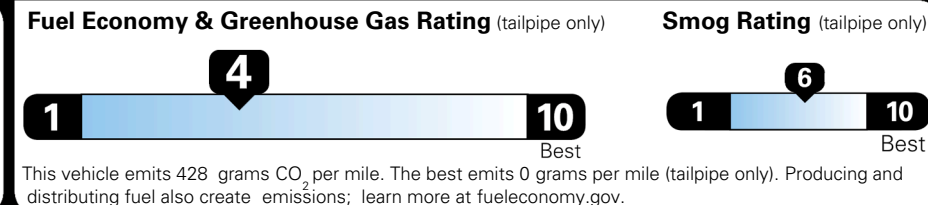

You spend $3,250 more in fuel costs over 5 years compared to the average new vehicle.

Annual fuel cost **$2,350**