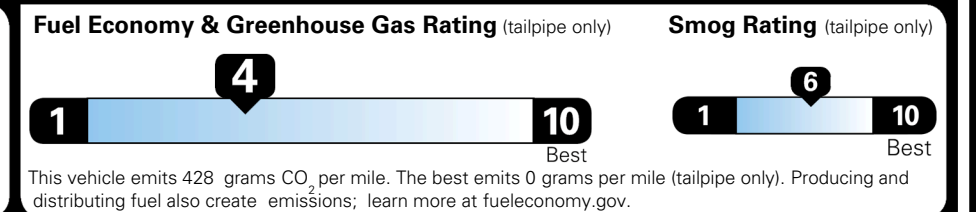

TOTAL ADDITIONAL WEIGHT: 22.5

EPA DOT Fuel Economy and Environment

Gasoline Vehicle

You spend
\$3,250
 more in fuel costs
 over 5 years
 compared to the
 average new vehicle.

Annual fuel cost
\$2,350

Actual results will vary for many reasons, including driving conditions and how you drive and maintain your vehicle. The average new vehicle gets 29 MPG and costs \$8,500 to fuel over 5 years. Cost estimates are based on 15,000 miles per year at \$ 3.30 per gallon. MPGe is miles per gasoline gallon equivalent. Vehicle emissions are a significant cause of climate change and smog.