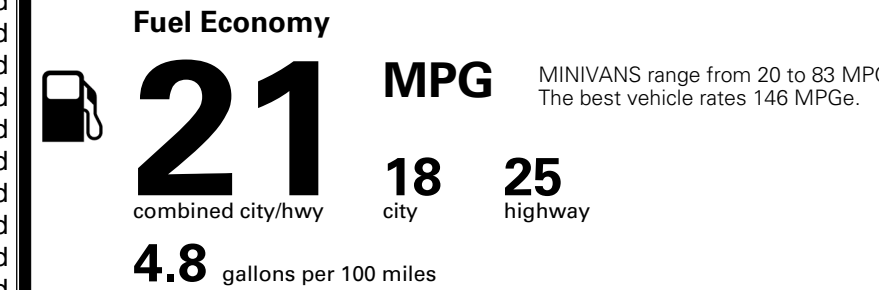

TOTAL ADDITIONAL WEIGHT: 22.5

EPA DOT Fuel Economy and Environment

Gasoline Vehicle

You spend
\$3,250
 more in fuel costs
 over 5 years
 compared to the
 average new vehicle.

Annual fuel cost
\$2,350

Actual results will vary for many reasons, including driving conditions and how you drive and maintain your vehicle. The average new vehicle gets 29 MPG and costs \$8,500 to fuel over 5 years. Cost estimates are based on 15,000 miles per year at \$ 3.30 per gallon. MPGe is miles per gasoline gallon equivalent. Vehicle emissions are a significant cause of climate change and smog.