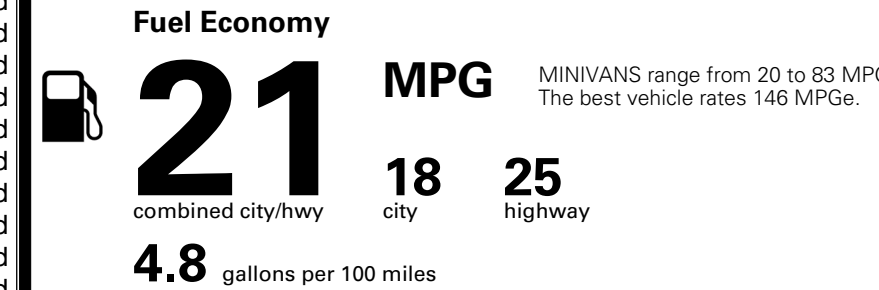

\$495.00
 \$285.00
 \$80.00

MSRP INCLUDING OPTIONS

\$ 52,350.00

INLAND FREIGHT AND HANDLING

\$ 1,545.00

TOTAL MANUFACTURER'S SUGGESTED RETAIL PRICE ▶

\$ 53,895.00

*Additional terms and conditions apply.
 **Kia Connect may be currently unavailable for some Model Year 2022 and newer vehicles sold or purchased in Massachusetts; please see owners.kia.com for more information.
 NOTE: When you purchase this vehicle, Kia America, Inc. collects personal information you provide to the dealership. For information on our collection and use of personal information and your rights, please see our Privacy Policy on www.kia.com.

TOTAL ADDITIONAL WEIGHT: 12.1

EPA DOT Fuel Economy and Environment

Gasoline Vehicle

You spend \$3,250 more in fuel costs over 5 years compared to the average new vehicle.

Annual fuel cost \$2,350

Actual results will vary for many reasons, including driving conditions and how you drive and maintain your vehicle. The average new vehicle gets 29 MPG and costs \$8,500 to fuel over 5 years. Cost estimates are based on 15,000 miles per year at \$ 3.30 per gallon. MPGe is miles per gasoline gallon equivalent. Vehicle emissions are a significant cause of climate change and smog.