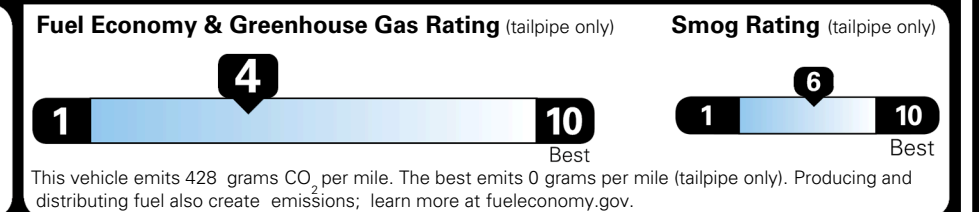

TOTAL ADDITIONAL WEIGHT: 12.1

EPA DOT Fuel Economy and Environment

Gasoline Vehicle

You spend \$3,250 more in fuel costs over 5 years compared to the average new vehicle.

Annual fuel cost \$2,350

Actual results will vary for many reasons, including driving conditions and how you drive and maintain your vehicle. The average new vehicle gets 29 MPG and costs \$8,500 to fuel over 5 years. Cost estimates are based on 15,000 miles per year at \$ 3.30 per gallon. MPGe is miles per gasoline gallon equivalent. Vehicle emissions are a significant cause of climate change and smog.