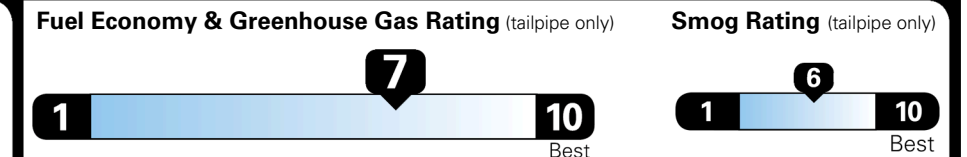

This vehicle emits 215 grams CO₂ per mile. The best emits 0 grams per mile (tailpipe only). Producing and distributing fuel also create emissions; learn more at fueleconomy.gov.

Actual results will vary for many reasons, including driving conditions and how you drive and maintain your vehicle. The average new vehicle gets 29 MPG and costs $8,000 to fuel over 5 years. Cost estimates are based on 15,000 miles per year at $ 3.10 per gallon. MPGe is miles per gasoline gallon equivalent. Vehicle emissions are a significant cause of climate change and smog.

fueleconomy.gov

Calculate personalized estimates and compare vehicles

GOVERNMENT 5-STAR SAFETY RATINGS

Overall Vehicle Score Not Rated

Based on the combined rating of frontal, side and rollover. Should ONLY be compared to other vehicles of similar size and weight.

Frontal Driver Not Rated

Crash Passenger Not Rated

Based on the risk of injury in a frontal impact. Should ONLY be compared to other vehicles of similar size and weight.

Side Front seat Not Rated

Crash Rear seat Not Rated

Star ratings based on the risk of injury in a side impact.

Rollover Not Rated

Star ratings based on the risk of rollover in a single-vehicle crash.

Star ratings range from 1 to 5 stars (★★★★★) with 5 being the highest.

Source: National Highway Traffic Safety Administration (NHTSA).

www.safercar.gov or 1-888-327-4236

Manufacturer's suggested retail price includes Manufacturer's recommended pre-delivery service. License and title fees, state and local taxes and other dealer installed options and accessories are not included in the manufacturer's suggested retail price.

PARTS CONTENT INFORMATION

FOR VEHICLES IN THIS CAR LINE U.S./CANADIAN PARTS CONTENT: 0 %

MAJOR SOURCES OF FOREIGN PARTS: KOREA: 95%

NOTE: PARTS CONTENT DOES NOT INCLUDE FINAL ASSEMBLY, DISTRIBUTION, OR OTHER NON-PARTS COSTS.

FOR THIS VEHICLE FINAL ASSEMBLY POINT: GWANGJU, KOREA

COUNTRY OF ORIGIN

ENGINE (MOTOR): KOREA

TRANSMISSION: KOREA