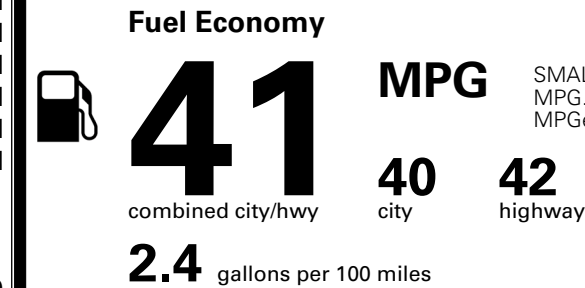

TOTAL ADDITIONAL WEIGHT:

EPA DOT Fuel Economy and Environment

Gasoline Vehicle

SMALL SUVs range from 14 to 138 MPG. The best vehicle rates 146 MPGe.

You save \$2,250
 in fuel costs over 5 years compared to the average new vehicle.