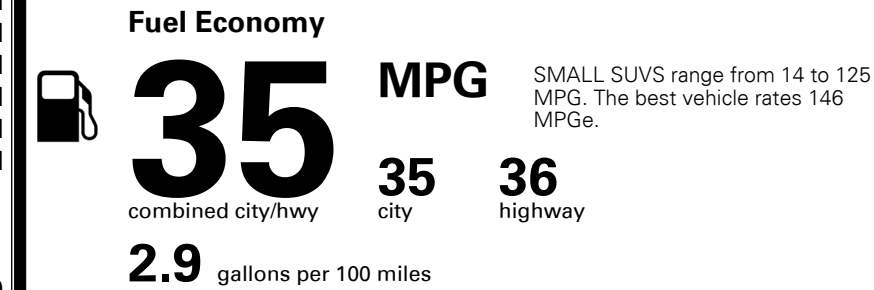

EPA DOT Fuel Economy and Environment

Gasoline Vehicle

You save $1,500
in fuel costs over 5 years
compared to the average new vehicle.

Annual fuel cost $1,400