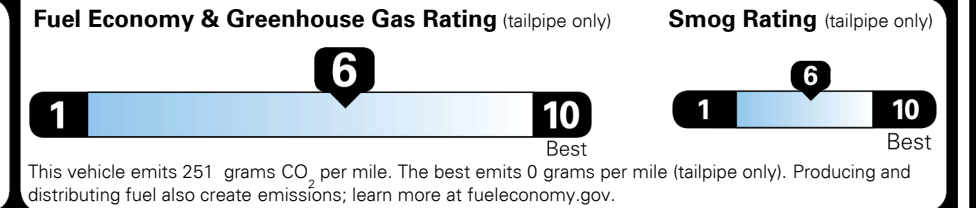

\$1,000.00

MSRP INCLUDING OPTIONS

\$ 34,590.00

INLAND FREIGHT AND HANDLING

\$ 1,445.00

TOTAL MANUFACTURER'S SUGGESTED RETAIL PRICE ▶

\$ 36,035.00

TOTAL ADDITIONAL WEIGHT:

EPA DOT Fuel Economy and Environment

Gasoline Vehicle

You save \$1,500
in fuel costs over 5 years
 compared to the average new vehicle.

Annual fuel cost \$1,400

Actual results will vary for many reasons, including driving conditions and how you drive and maintain your vehicle. The average new vehicle gets 29 MPG and costs \$8,500 to fuel over 5 years. Cost estimates are based on 15,000 miles per year at \$ 3.30 per gallon. MPGe is miles per gasoline gallon equivalent. Vehicle emissions are a significant cause of climate change and smog.